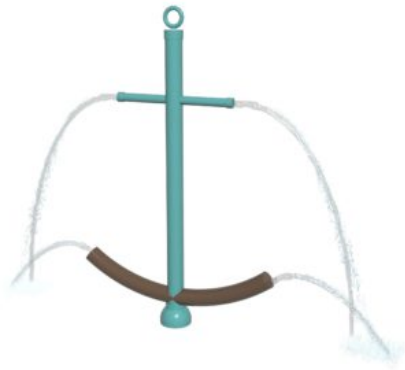

## Themed Structures **Water Anchor**

The Water Anchor is a themed product that emits multiple streams from an anchor shaped tubular structure onto users below.

<b>Material Options:</b>	Fiberglass, Stainless Steel
<b>Dimensions:</b>	9' 0" x 6' 0" (2,74 m x 1,83 m)
<b>Splash Zone:</b>	15' 0" Dia. (4,57 m Dia.)
<b>Standard Flow Rate:</b>	20 to 40 GPM 75.71 to 151.42 LPM
<b>PSI:</b>	6