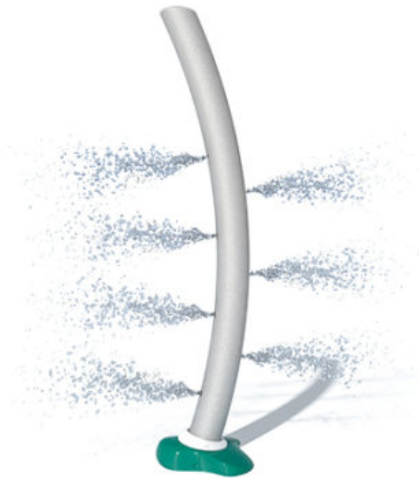

New Products  
**VaporArc**

The VaporArc invites kids to run around it to enjoy the refreshing effects of multiple misting sprays. The structure's perimeter is sprinkled with nozzles, offering kids a cool new way to cool off.

<b>Material Options:</b>	Stainless Steel
<b>Dimensions:</b>	5' 0" x 0' 6" (1,52 m x 0,18 m)
<b>Splash Zone:</b>	10' 0" Dia (3,05 m Dia)
<b>Standard Flow Rate:</b>	10 to 20 GPM 37.85 to 75.71 LPM
<b>PSI:</b>	10