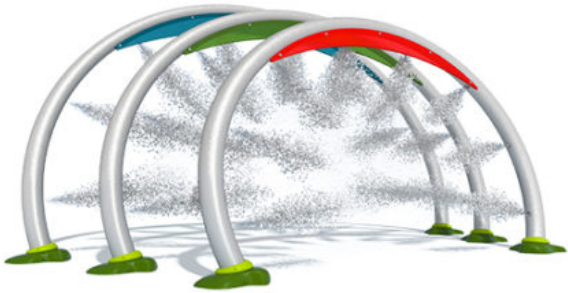

New Products RippleRun with Acrylic

This series of three angled, arching structures—small, medium and large—provide a contemporary obstacle course of misting water sprays. Water comes from above and from the side as kids wind their way through. Decorative acrylic accent panels offer a distinctive look while casting a cool reflection on the ground. Choose up to three colors, one for each arch.

Material Options:	Stainless Steel
Dimensions:	7' 0" x 11' 0" (2,13 m x 3,35 m)
Splash Zone:	15' 0" x 14' 0" (4,57 m x 3,05 m)
Standard Flow Rate:	30 GPM 113,56 LPM
PSI:	15