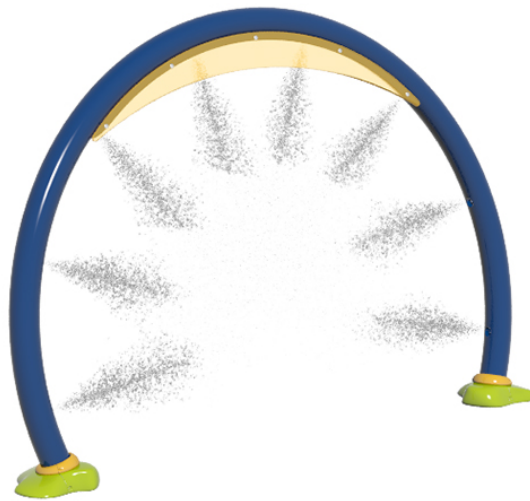

All-Ages Play RippleRun with Acrylic Small Rung

Product Overview

Kids will enjoy this angled, arching structure that offers a refreshing cooldown from several misting water sprays. Water comes from above and from the sides as kids scamper through this striking, modern design. Decorative acrylic accent panels offer a distinctive look while casting a cool reflection on the ground.

Product Specs

Material Options

Stainless Steel

Dimensions

6' 0" x 8' 7"
(1,83 x 2,65 m)

Splash Zone

13' 0" x 10' 0"
(3,96 x 3,05 m)

Standard Flow Rate