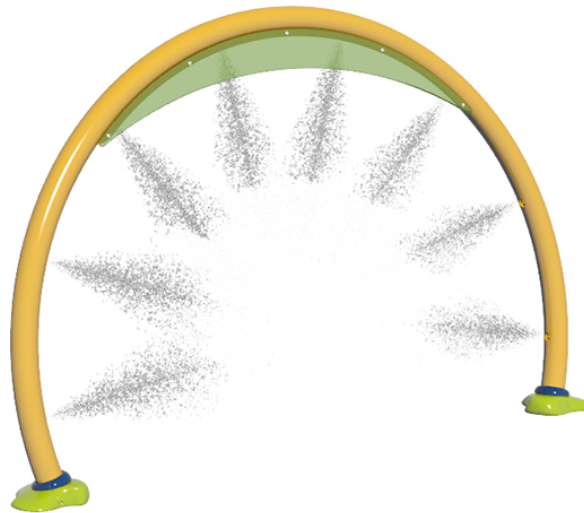

## RippleRun with Acrylic Medium Rung

### Product Overview

Kids will enjoy this angled, arching structure that offers a refreshing cooldown from several misting water sprays. Water comes from above and from the sides as kids scamper through this striking, modern design. Decorative acrylic accent panels offer a distinctive look while casting a cool reflection on the ground.

#### Dimensions

6' 6" x 9' 8"  
(2,01 x 2,94 m)