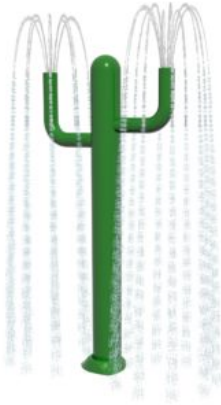

## Themed Structures Cactus Water Shower

The Cactus Water Shower is a themed product that has two armatures with heavy crown jet nozzle effects spraying over users below.

<b>Material Options:</b>	Fiberglass
<b>Dimensions:</b>	10' 6" x 5' 0" (3,28 m x 1,52 m)
<b>Splash Zone:</b>	20' 0" Dia. (6,09 m Dia.)
<b>Standard Flow Rate:</b>	10 to 80 GPM 37.85 to 302.83 LPM
<b>PSI:</b>	6