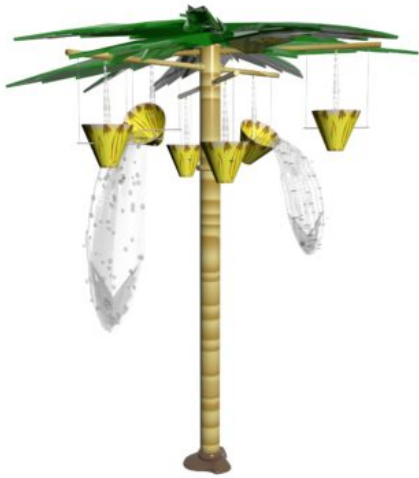

Themed Structures **Banana Bucket Tree**

The Banana Bucket Tree is a themed product that randomly pours a generous amount of water from multiple funnel shaped buckets onto users below.

Material Options:	Fiberglass, Stainless Steel
Dimensions:	14' 6" x 8' 0" (4,45 m x 2,44m)
Splash Zone:	25' 0" Dia. (7,62 m Dia.)
Standard Flow Rate:	45 to 60 GPM 170.34 to 227.12 LPM
PSI:	6