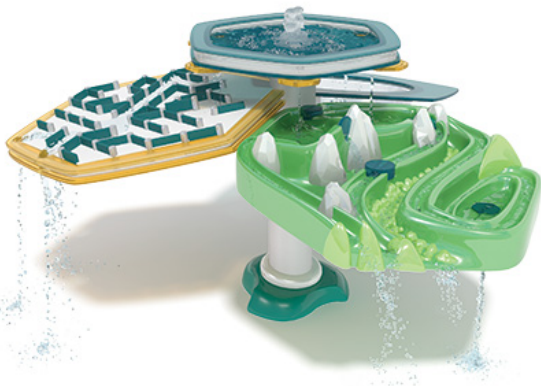

New Products AquaGather Station

Start building your own imaginative water play area with this interactive water table. The central bubbler pushes water up to form a pool that overflows onto components below (sold separately). Water can be controlled from each corner, giving kids complete power over the water flow—where it goes, even how fast or slow it flows. This unique hexagon-shaped play area makes room for kids of all abilities to socialize and discover the many possibilities of cause and effect in cooperative water play.

Material Options:	AquaGather Station
Dimensions: 1,56 x 1,03 m)	5' 11" x 5' 11" x 3' 4" (1,56 x 1,03 m)
Splash Zone:	12' 0" Dia. (3,22 m Dia.)
Standard Flow Rate:	10 GPM 37.85 LPM
PSI:	10