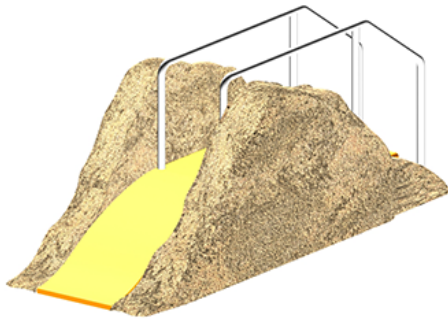

Slides 3D Rock Slide

The Kiddie Rock Slide is a slide structure, shaped as a rock formation, that has stairs with railings for users to climb and slide down the rock's center, softly landing on a foam pad.

Material Options:	Fiberglass
Dimensions:	10' 0" x 4' 4" (3,05 m x 1,32 m)
Splash Zone:	19' 0" x 7' 0" (5,79 m x 2,13 m)
Standard Flow Rate:	5 to 10 GPM 18.93 to 37.85 LPM
PSI:	1