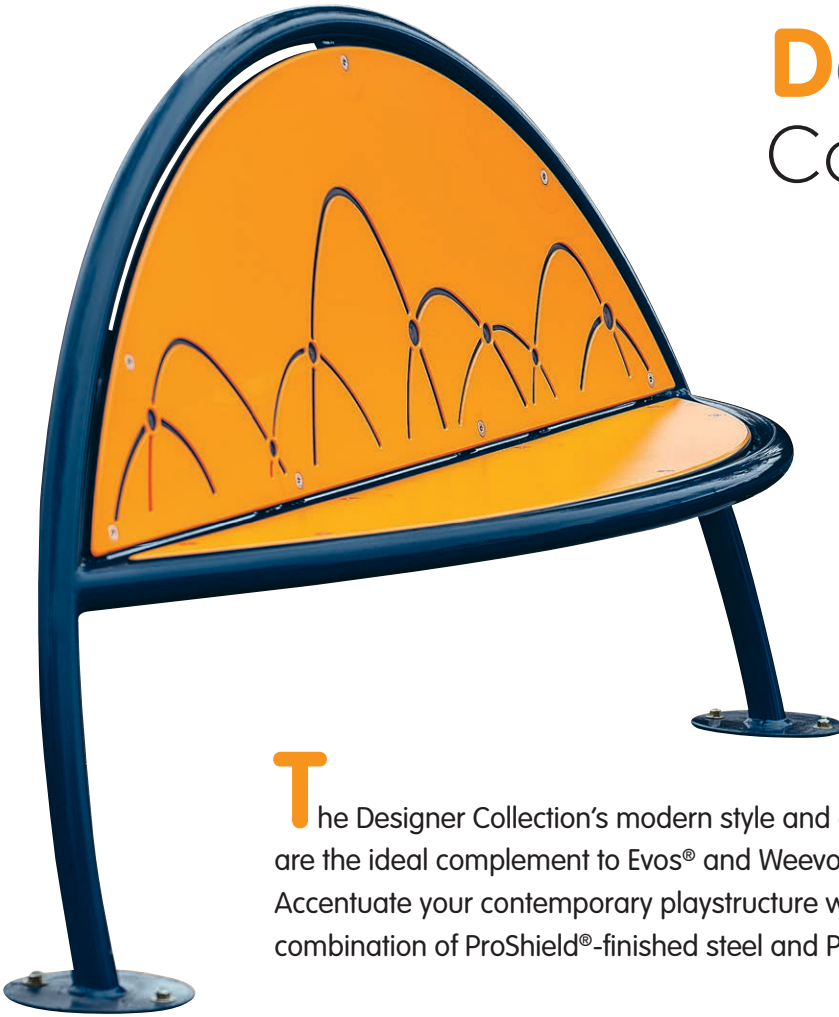

Designer Collection

The Designer Collection's modern style and architectural details are the ideal complement to Evos® and Weevos® playstructures. Accentuate your contemporary playstructure with this stylized combination of ProShield®-finished steel and Permalene®.