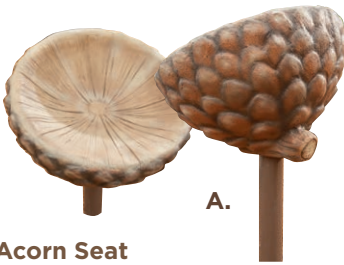

Nature-Inspired Collection

A. Acorn Seat

- Hand-painted concrete
- 16 1/2" high
- #186579

B. Log Bench

- Hand-painted concrete
- 16" H x 72" L
- #173595

C. Leaf Bike Rack

- TenderTuff™-coated steel
- Holds four bikes
- #185671

D. Poly Picnic Table

- A variety of configurations for wheelchair access
- #113139

E. Litter Receptacle

- Optional dome available in brown only
- 24-gallon liner
- #100094

F. Wood-Grain Recycling Receptacle and Wood-Grain Litter Receptacle

- Cedar/mink blend
- Lids in acorn only
- Engraved symbols in lids
- 32-gallon liner
- #186585 Recycling
- #186584 Litter

G. Wood-Grain Bench

- Cedar only or cedar/mink blend
- With or without back
- With or without arm rests
- 70" or 94" lengths
- #186583

H. Recycled Contour Series Bench

- With or without back
- With or without arm rests
- 60" or 96" lengths
- #111640

I. Arm Rest

- Steel arm in any TenderTuff color
- #114767A

Complete your nature-inspired playground with distinctive site furnishings that celebrate the great outdoors. Select among these nature-inspired shapes, textures and colors, all of which harmoniously blend in with the natural environment.

100% Recycled Polyethylene