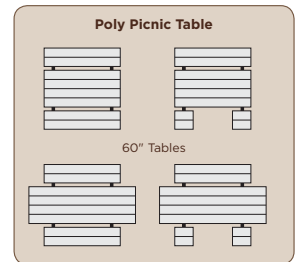

Nature-Inspired Collection

A. Acorn Seat

- Hand-painted concrete
- 16 1/2" high
- #186579

B. Log Bench

- Hand-painted concrete
- 16" H x 72" L
- #173595

C. Leaf Bike Rack

- TenderTuff™-coated steel
- Holds four bikes
- #185671

D. Poly Picnic Table

- A variety of configurations for wheelchair access
- #113139

E. Litter Receptacle

- Optional dome available in brown only
- 24-gallon liner
- #100094

F. Wood-Grain Recycling Receptacle and Wood-Grain Litter Receptacle

- Cedar/mink blend
- Lids in acorn only
- Engraved symbols in lids
- 32-gallon liner
- #186585 Recycling
- #186584 Litter

G. Wood-Grain Bench

- Cedar only or cedar/mink blend
- With or without back
- With or without arm rests
- 70" or 94" lengths
- #186583

H. Recycled Contour Series Bench

- With or without back
- With or without arm rests
- 60" or 96" lengths
- #111640

I. Arm Rest

- Steel arm in any TenderTuff color
- #114767A

Complete your nature-inspired playground with distinctive site furnishings that celebrate the great outdoors. Select among these nature-inspired shapes, textures and colors, all of which harmoniously blend in with the natural environment.

100% Recycled Polyethylene

B.

C.

D.

E.

F.

G.

H.

I.