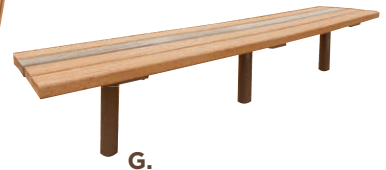

Nature-Inspired Collection

A. Acorn Seat

- Hand-painted concrete
- 16 1/2" high
- #186579

B. Log Bench

- Hand-painted concrete
- 16" H x 72" L
- #173595

C. Leaf Bike Rack

- TenderTuff™-coated steel
- Holds four bikes
- #185671

D. Poly Picnic Table

- A variety of configurations for wheelchair access
- #113139

E. Litter Receptacle

- Optional dome available in brown only
- 24-gallon liner
- #100094

F. Wood-Grain Recycling Receptacle and Wood-Grain Litter Receptacle

- Cedar/mink blend
- Lids in acorn only
- Engraved symbols in lids
- 32-gallon liner
- #186585 Recycling
- #186584 Litter

G. Wood-Grain Bench

- Cedar only or cedar/mink blend
- With or without back
- With or without arm rests
- 70" or 94" lengths
- #186583

H. Recycled Contour Series Bench

- With or without back
- With or without arm rests
- 60" or 96" lengths
- #111640

I. Arm Rest

- Steel arm in any TenderTuff color
- #114767A

Complete your nature-inspired playground with distinctive site furnishings that celebrate the great outdoors. Select among these nature-inspired shapes, textures and colors, all of which harmoniously blend in with the natural environment.

100% Recycled Polyethylene

B.

C.

D.

E.

F.

G.

H.

I.